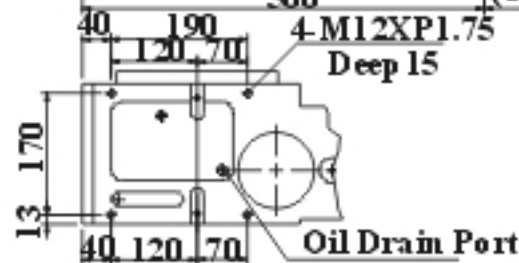

A-View

Connect to Tailstock

Spindle Hole

6-M6XP1.0, Deep 15

B-View