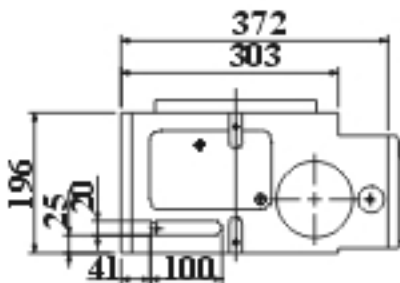

A-View

Connect to Tailstock

Spindle Hole

6-M6XP1.0, Deep 15

B-View