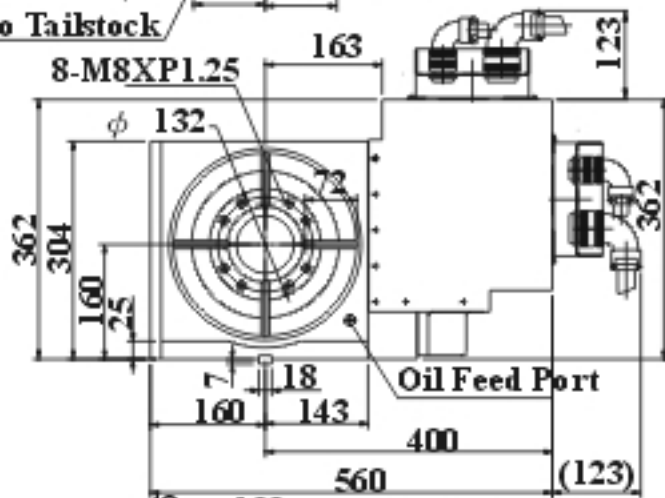

A-View

Connect to Tailstock

Spindle Hole

6-M6XP1.0, Deep 15

B-View